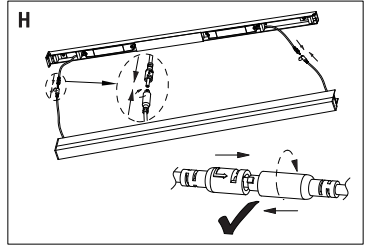

Safety Instructions
Nr. 25

Safety Instructions
Nr. 25

A, B, C, D, E, F, G, H, I, J, K