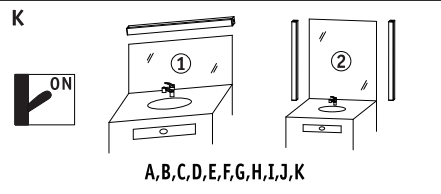

Safety Instructions
Nr. 25

Safety Instructions
Nr. 25

A, B, C, D, E, F, G, H, I, J, K