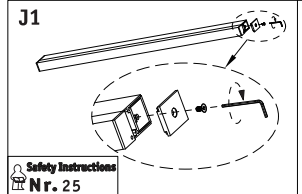

Safety Instructions
Nr. 25

Safety Instructions
Nr. 25

A, B, C, D, E, F, G, H, I, J, K