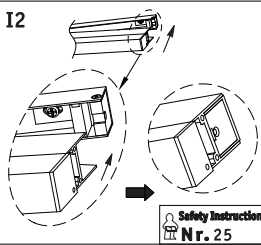

Safety Instructions
Nr. 25

Safety Instructions
Nr. 25

A, B, C, D, E, F, G, H, I, J, K