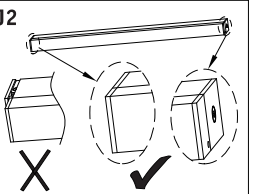

Safety Instructions
Nr. 25

Safety Instructions
Nr. 25

A, B, C, D, E, F, G, H, I, J, K